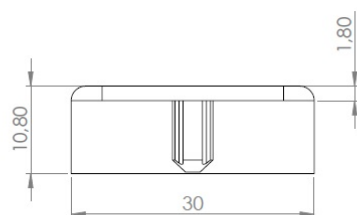

PRODUCT SHEET

Description:

Edge Striker For Single Door Lock "Square", Chrome Pl, With Knock In Pins $\varnothing 5 \times 9 \text{mm}$

Item number:

14.09.535-0

Units	Box	Carton	HS Code	Barcode
Pcs.	10	100	8301600090	
				5704866049054