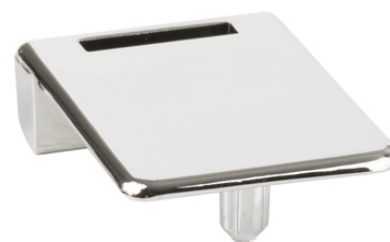

PRODUCT SHEET

Description:

Edge Striker For Single Door Lock "Square", Chrome Pl, With Knock In Pins $\varnothing 5 \times 9 \text{mm}$

Item number:

14.09.535-0

Units	Box	Carton	HS Code	Barcode
Pcs.	10	100	8301600090	
				5704866049054