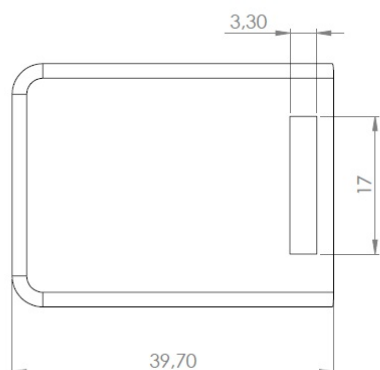

PRODUCT SHEET

Description:

Edge Striker For Single Door Lock "Square", Chrome Pl, With Knock In Pins $\varnothing 5 \times 9 \text{mm}$

Item number:

14.09.535-0

Units	Box	Carton	HS Code	Barcode
Pcs.	10	100	8301600090	
				5704866049054