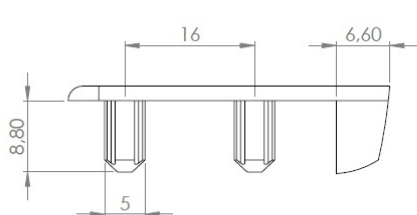

PRODUCT SHEET

Description:

Edge Striker For Single Door Lock "Square", Chrome Pl, With Knock In Pins $\varnothing 5 \times 9 \text{mm}$

Item number:

14.09.535-0

Units	Box	Carton	HS Code	Barcode
Pcs.	10	100	8301600090	
				5704866049054